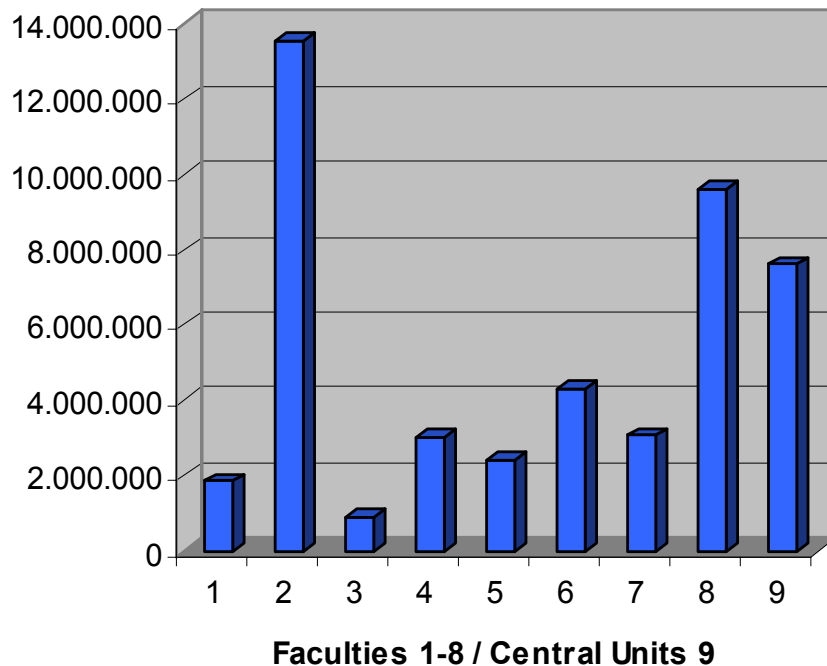

Means acquired by Saarland University in 2007

- **1 Faculty of Law and Economics**
- **2 Faculty of Medicine**
- **3 Faculty of Humanities 1**
  History and Civilization Studies
- **4 Faculty of Humanities 2**
  Languages, Literature and Cultural Studies
- **5 Faculty of Humanities 3**
  Social and Applied Human Sciences
- **6 Faculty of Natural Sciences and Technology 1**
  Mathematics and Computer Science
- **7 Faculty of Natural Sciences and Technology 2**
  Physics and Mechatronics Engineering
- **8 Faculty of Natural Sciences and Technology 3**
  Chemistry, Pharmacy, Bio- and Materials Science